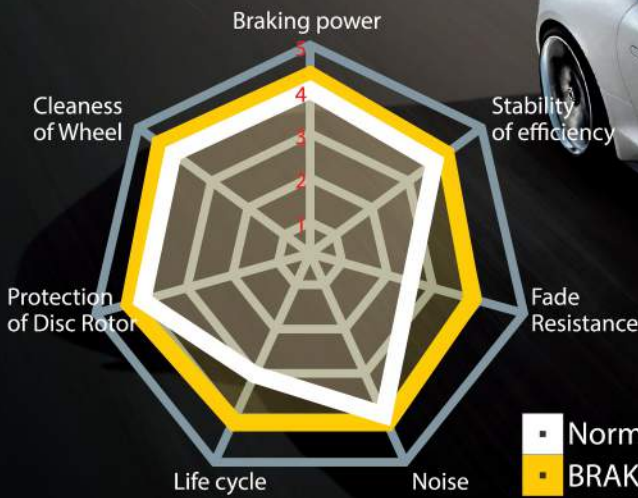

BRAKMI

Quick & Smooth Braking Power

Reasonable Price

Jinheung Brake Co., Ltd.

www.jhbrake.co.kr

Factory : 535-2, Geumhyeon-Ri, Gasan-Myeon, Pocheon-Si, Kyonggi-Do, South Korea

Seoul Office : 1F, 26, Hwangmul-ro 15gil, Dongdaemun-gu, South Korea

☎ 82-31-534-2666 | 📠 82-31-542-9442

☎ 82-2-999-4949 | 📠 82-2-999-4913