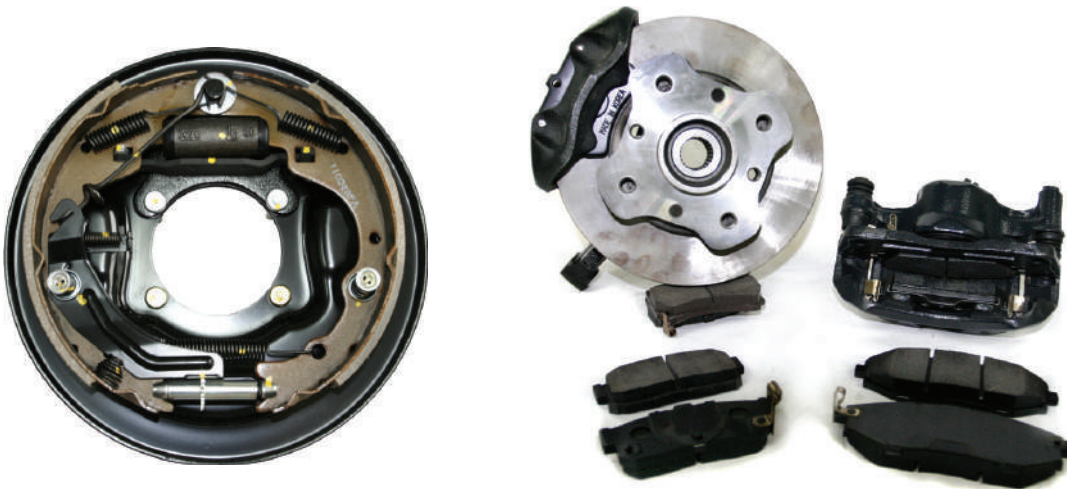

- ✦ Quick reaction for the foot brake action for a more safe drive
- ✦ Smooth operation of the brake system for a sensible feeling
- ✦ Quiet condition for silent driving
- ✦ Production under the complete quality control on the basis of ISO / TS 16949 system
- ✦ Sharp delivery and reasonable price
- ✦ Long life with a reasonable price to make consumers want to purchase again.